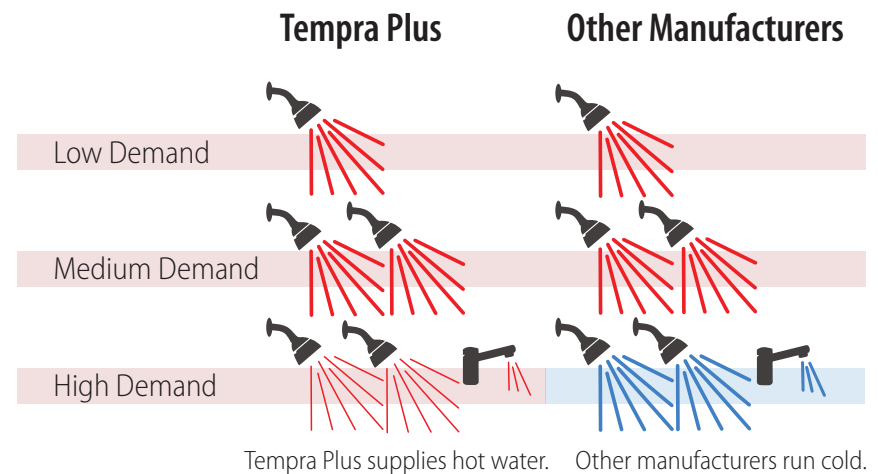

Stiebel Eltron Tempra Electric Tankless

STIEBEL ELTRON

- World Leader in Electric Tankless
- Unlimited Supply of Hot Water
- Sleek Space-saving Design
- Constant Temperature even as flow varies
- No standby energy loss -15-20% savings compared to tanked

Tempra 36 Plus

Tempra 20 / 24 Plus

\$2150

\$1850

Standard Installation - No Electrical Modifications Included

Stiebel Eltron Tempra Electric Tankless

Item	Model Tempra 24 Plus	
Voltage	240 V	
Wattage	24 kW	
Amperage Draw	2 x 50 A	
Number & Min. Recommended Size of Circuit Breakers	2 x 50 A	
Number & Min. Recommended Size of Circuit Breakers	2 x 6/2 AWG	
Maximum Temperature Increase Above Ambient Water Temp.	@1.50 GPM	92°F
	@2.25 GPM	73°F
	@3.00 GPM	54°F
	@4.50 GPM	37°F
Min. Water Flow to Activate Unit	0.50 GPM / 1.9 l/min	
Dimensions	Width 16 5/8" / 42 cm x Height 14 1/2" / 36.9 cm x Depth 4 5/8" / 11.7 cm	
Water Connections	3/4" NPT	
Requires Minimum 150 A Main Service		