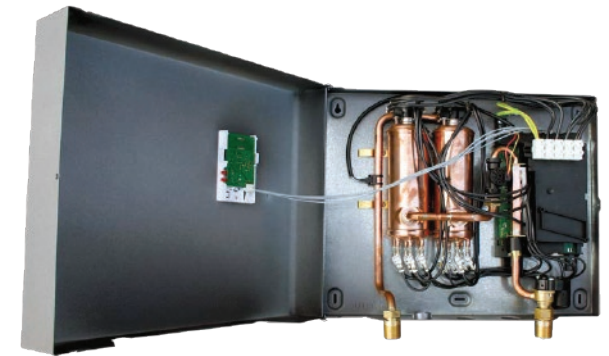

Stiebel Eltron Tempra Electric Tankless

STIEBEL ELTRON

- World Leader in Electric Tankless
- Unlimited Supply of Hot Water
- Sleek Space-saving Design
- Constant Temperature even as flow varies
- No standby energy loss -15-20% savings compared to tanked

Tempra 36 Plus

Tempra 20 / 24 Plus

\$2150

\$1850

Standard Installation - No Electrical Modifications Included

Stiebel Eltron Tempra Electric Tankless

Item	Model Tempra 24 Plus	
Voltage	240 V	
Wattage	24 kW	
Amperage Draw	2 x 50 A	
Number & Min. Recommended Size of Circuit Breakers	2 x 50 A	
Number & Min. Recommended Size of Circuit Breakers	2 x 6/2 AWG	
Maximum Temperature Increase Above Ambient Water Temp.	@1.50 GPM	92°F
	@2.25 GPM	73°F
	@3.00 GPM	54°F
	@4.50 GPM	37°F
Min. Water Flow to Activate Unit	0.50 GPM / 1.9 l/min	
Dimensions	Width 16 5/8" / 42 cm x Height 14 1/2" / 36.9 cm x Depth 4 5/8" / 11.7 cm	
Water Connections	3/4" NPT	
Requires Minimum 150 A Main Service		